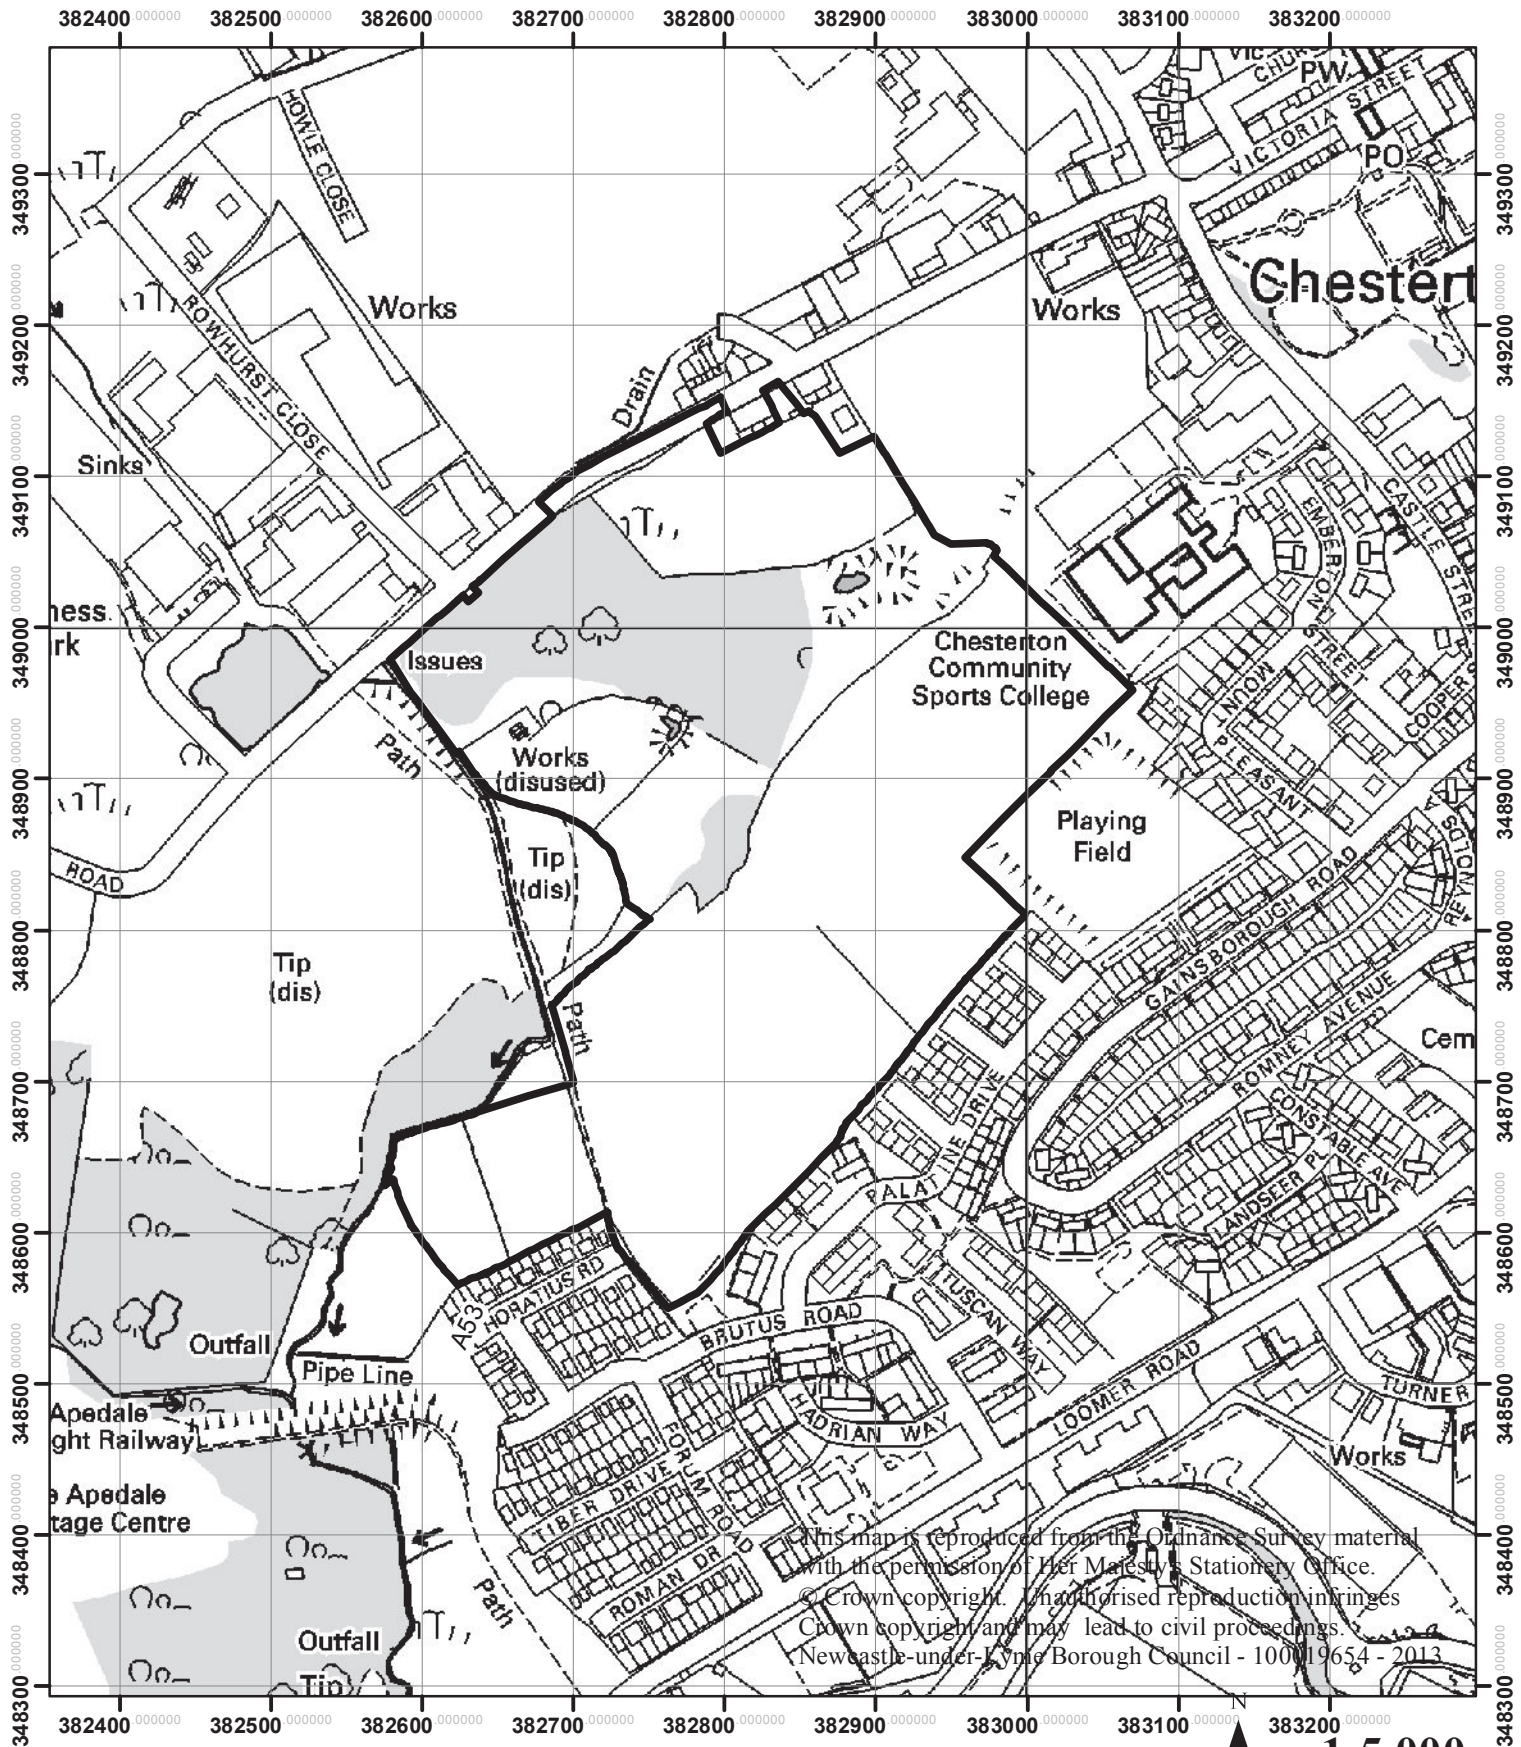

# Land between Apedale Road and Palatine Drive, Chesterton

## 13/00525/OUT

This map is reproduced from the Ordnance Survey material with the permission of Her Majesty's Stationery Office. © Crown copyright. Unauthorised reproduction infringes Crown copyright and may lead to civil proceedings. Newcastle-under-Lyme Borough Council - 100019654 - 2013